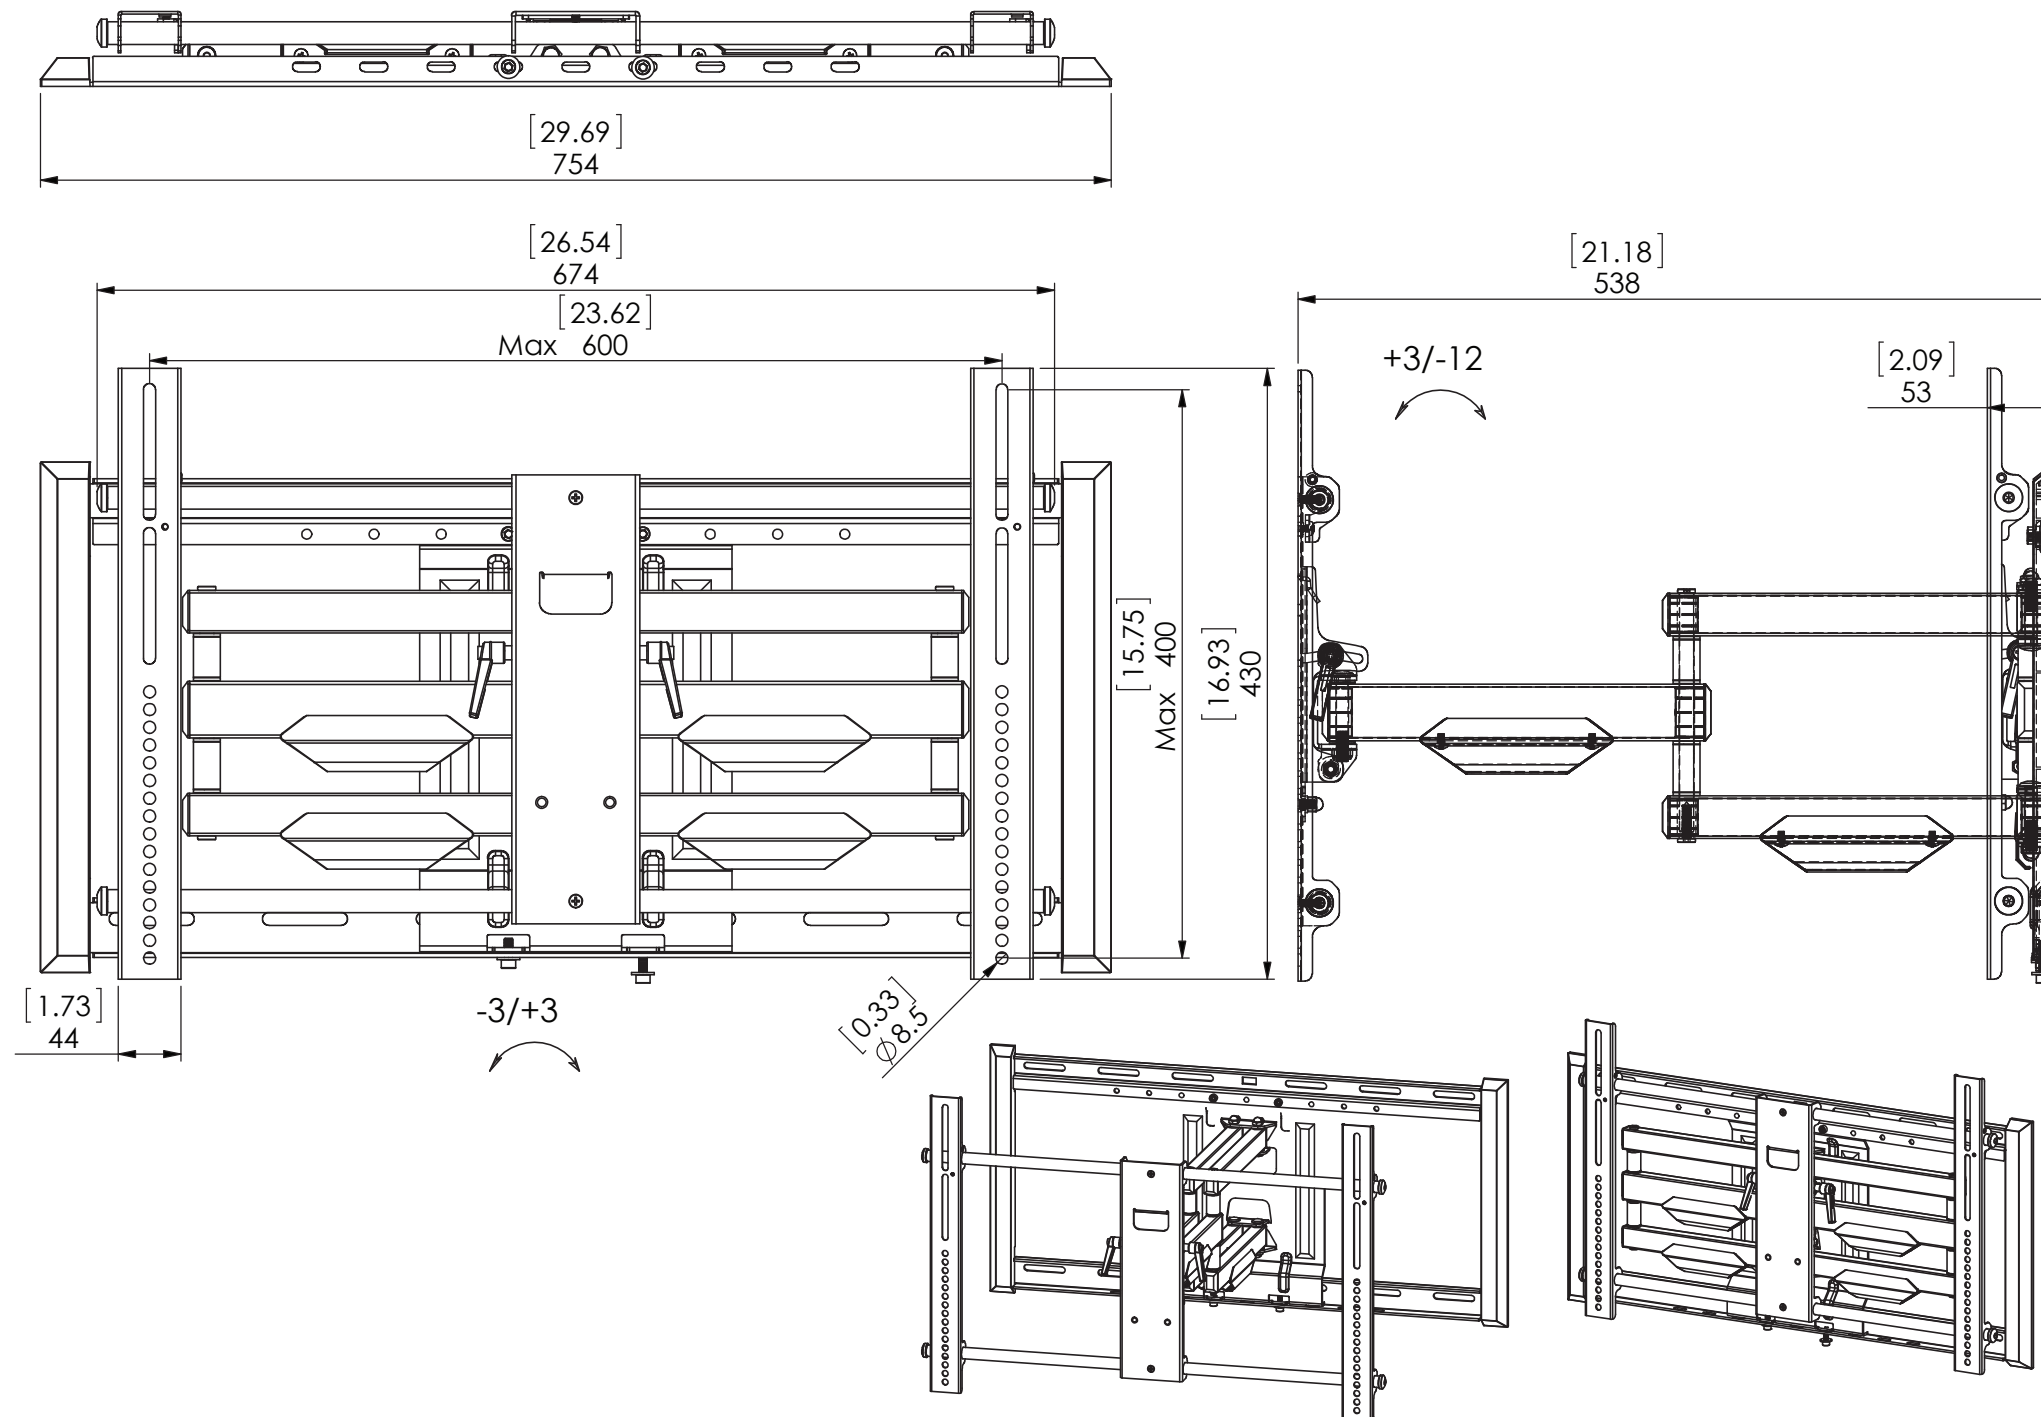

# REDLC125

- VESA STANDARD COMPATIBILITY (WIDTH X HEIGHT): 100 X 100 TO 600 X 400 MM
- MAXIMUM VESA MOUNTING CONFIGURATION: 600 X 400 MM
- SCREEN SIZE COMPATIBILITY: MOST 37" - 80" SCREENS
- MAXIMUM WEIGHT CAPACITY: 125 LBS (56.7 KG)
- PRODUCT COLOR: BLACK
- VIEWING ANGLE: +3° to -12°